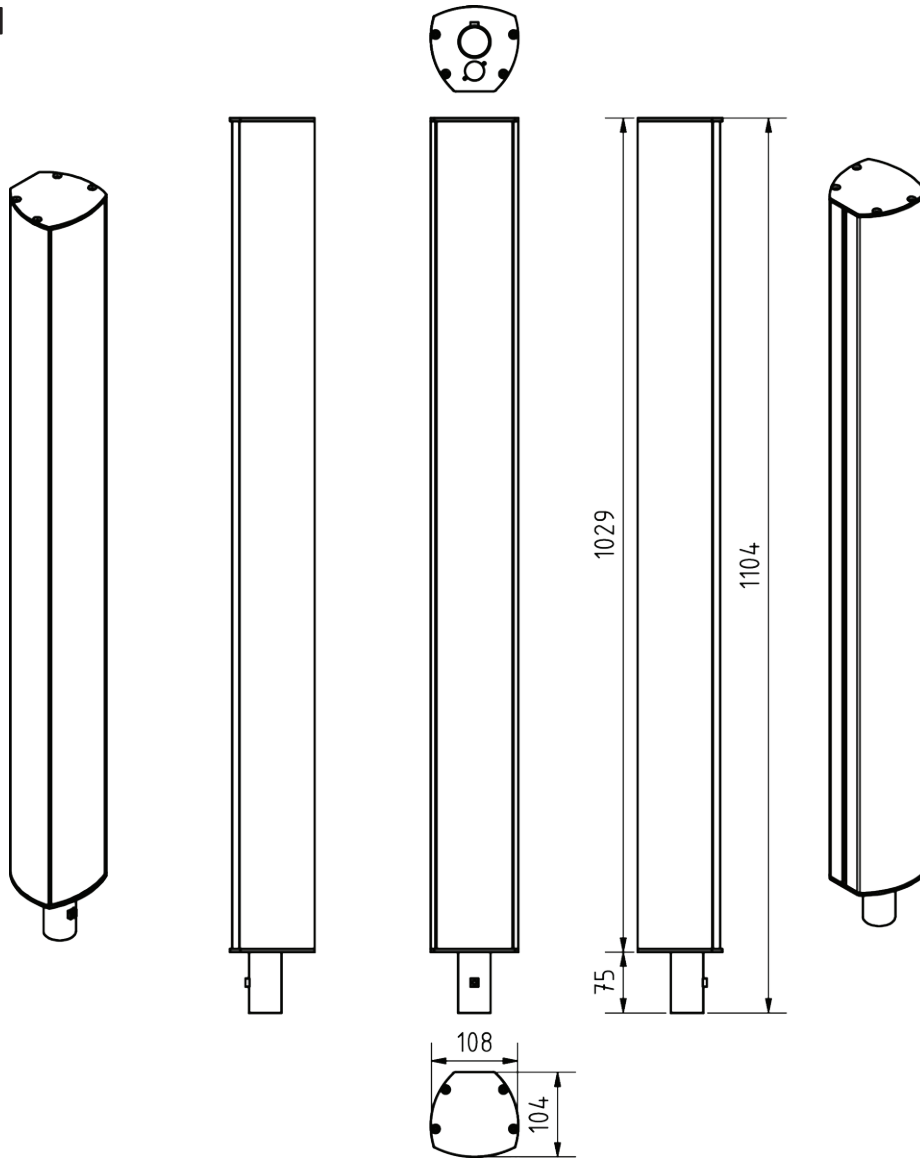

hd PL12 datasheet

Dimensions [mm]