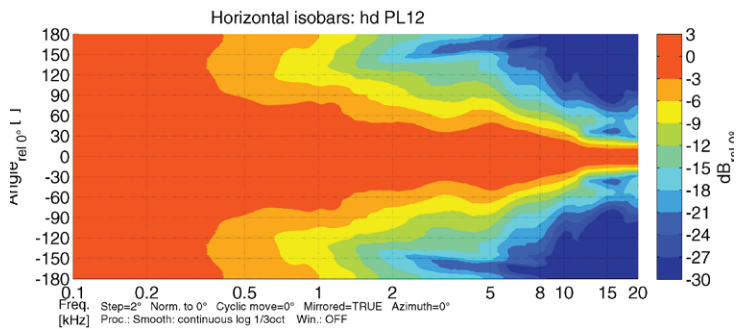

Horizontal Isobars