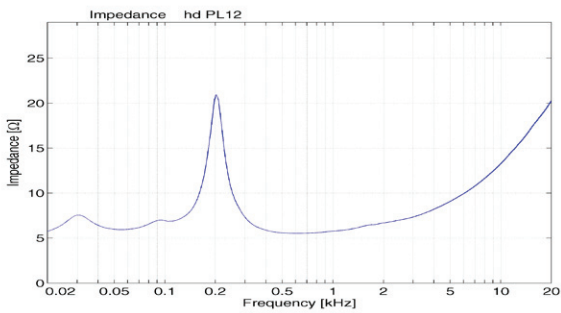

hd PL12 datasheet

Dimensions [mm]

Impedance

Horizontal Isobars

Frequency response with DSP preset

Vertical Isobars