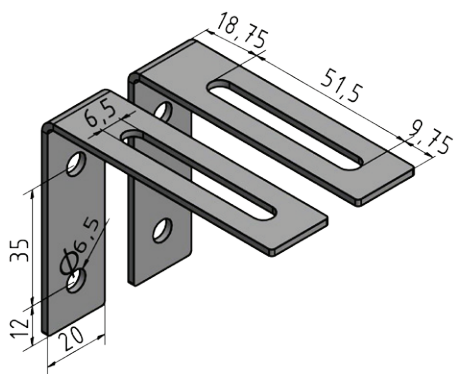

Load capacity: 15 kg
Dimensions (W x H x D): 59 x 87 x 131 mm
Order number: 900856 (black RAL 9005)

Wall mount 24180

Wall distance 105 mm, laterally swiveling with inclination up to 15°

Load capacity: 15 kg
Dimensions (W x H x D): 70 x 130 x 105 mm
Order number: 900854BLK (black RAL 9005)
900854W (white RAL 9010)

Wall mount 24471

Wall distance 110 mm, laterally swiveling with inclination up to 30°

Load capacity: 15 kg
Dimensions (W x H x D): 90 x 160 x 110 mm
Order number: 900851BLK (black RAL 9005)
900851W (white RAL 9010)

L-bracket wall mount-set

Discreet L-bracket set for extremely close mounting of the speaker to the wall. Side swivel with inclination up to 5°. The speakers housing plates are equipped with M6 inlet threads.