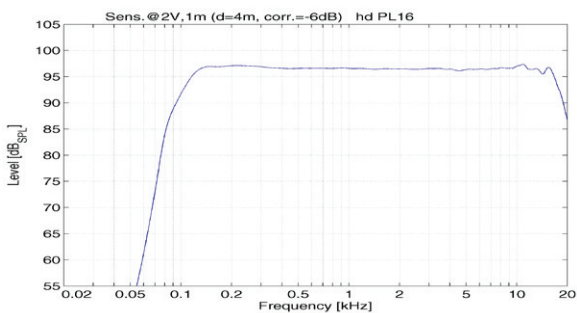

Frequency response with DSP preset