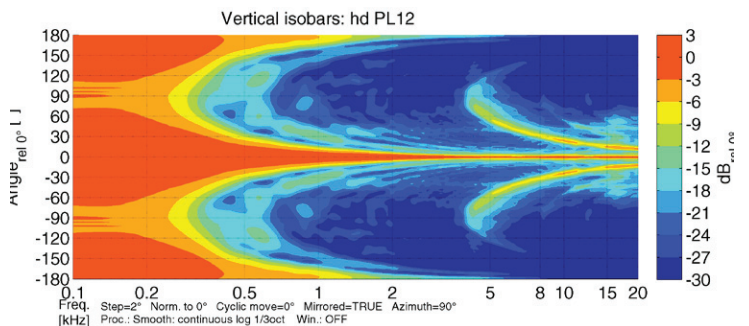

Vertical Isobars